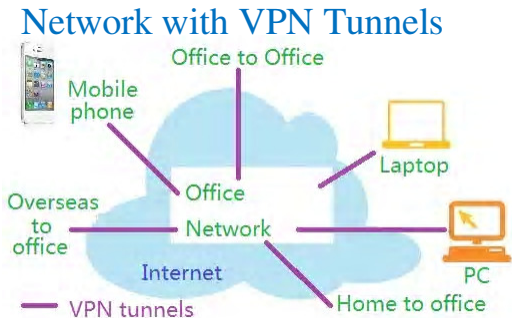

Network for ALL

FTP Server and clients solutions, Remote desktop, camera viewing Web App access(Acc, Fax, mail)

Domain, files server (Linux or Microsoft), Network storage. Auto backup, disk mirroring, RAID1, RAID5

Secure the remote access with Virtual Private Network (VPN) power by Cisco .

One stop network solutions
LAN, WAN, Wireless
Wi-Fi, VPN, Server, NAS,
FIREWALL, Sync
Tel : 62211173
Email: sales@aitway.com